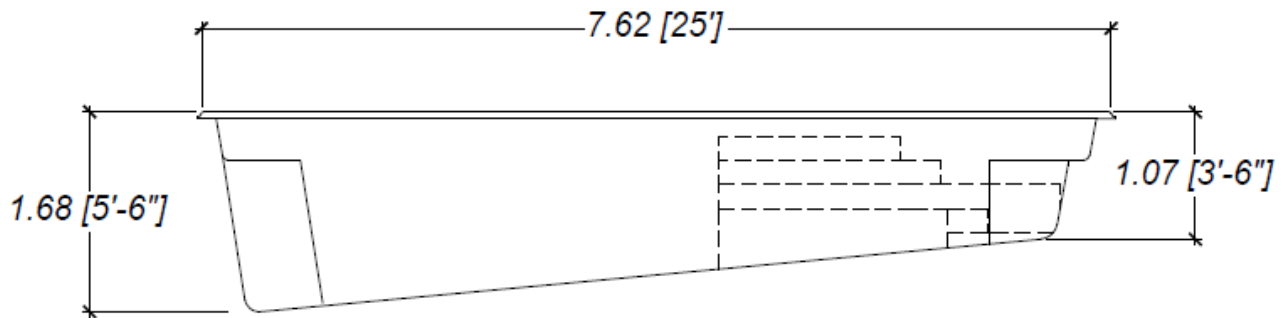

KAPPA
12' x 25'

Structure of the swimming pool entirely in fiberglass.

Water Qty
30000 liters / 7925 gallons

Perimeter
68 linearft

Water height (Mid skimmer)
3'6" - 5'1"

Pool weight
1800 lb

The Kappa pool, with its designer shape and gentle slope, will enhance the landscaping that will be promised to it. It is distinguished by its multiple seats that can be used both for relaxation and for massage.