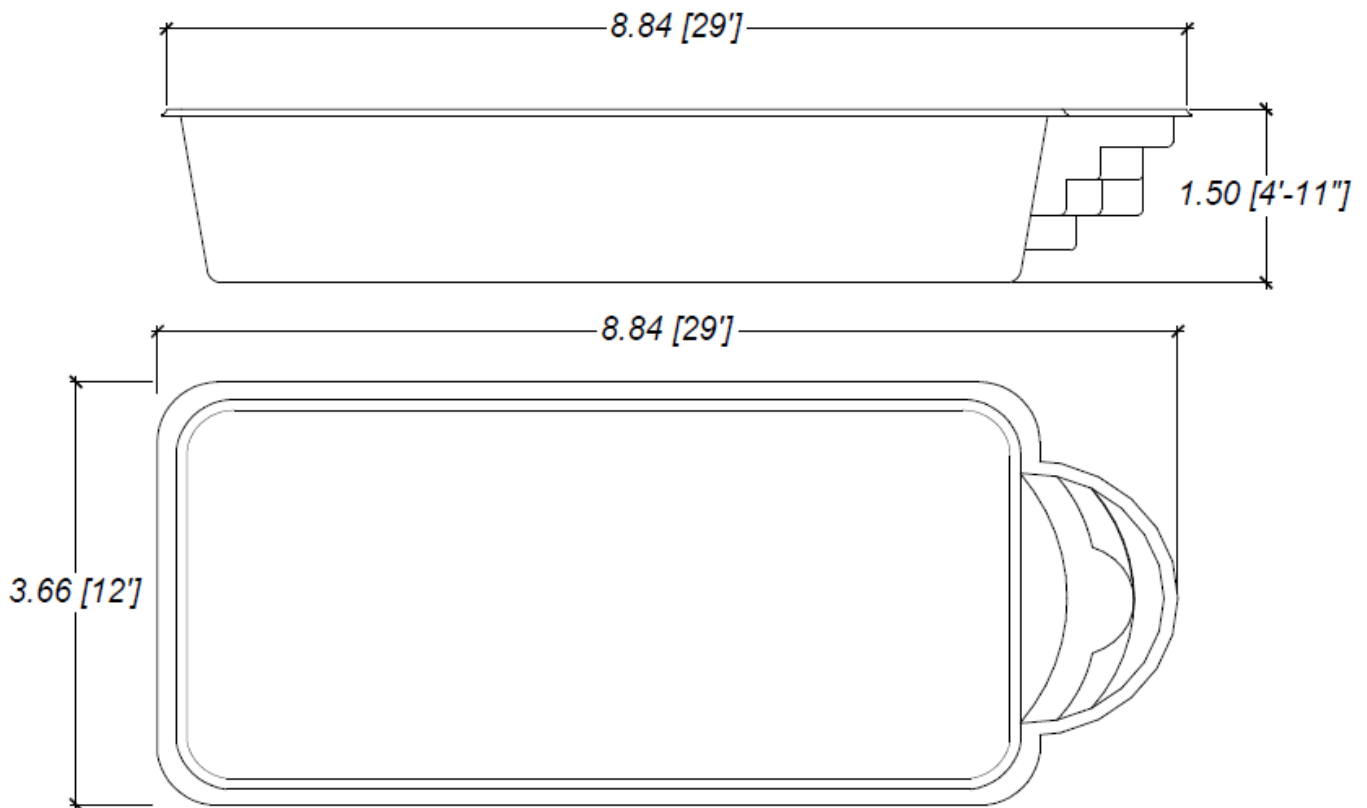

GAMMA
12' x 29'

Structure of the swimming pool entirely in fiberglass.

Water Qty
35000 liters / 9246 gallons

Perimeter
72 linearft

Water height (Mid skimmer)
4'6"

Pool weight
1800 lb

The Gamma swimming pool has a rounded exterior step. Thanks to its Roman shape, it offers a more spacious bathing space.