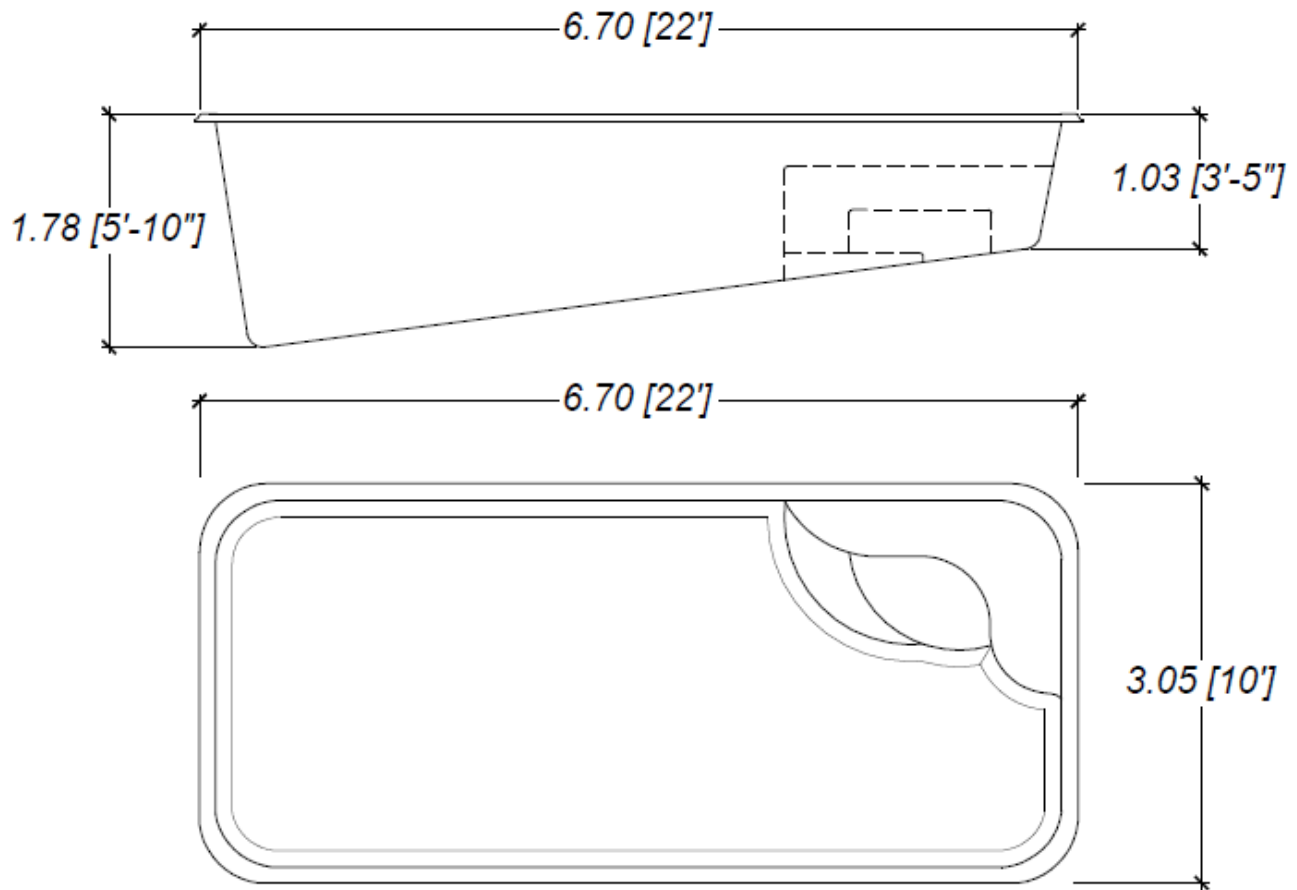

LAMBDA
10' x 22'

Structure of the swimming pool entirely in fiberglass.

Water Qty
24000 liters / 6340 Gallons

Perimeter
58 linearft

Water height (Mid-skimmer)
3'1" - 5'1"

Pool weight
1500 lb

The lambda model has a swimming lane and a sloped bottom suitable for all sizes.
Its staircase has a bench ideal for relaxation.