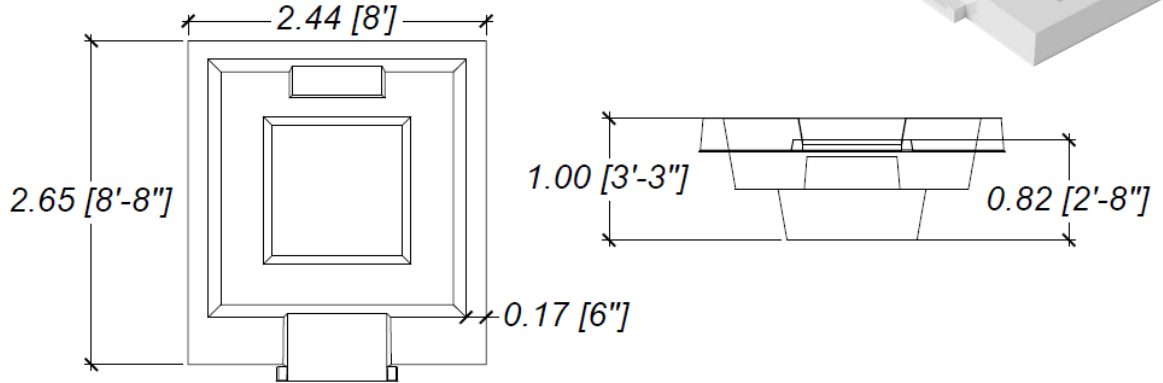

**SQUARE
SPA
8' x 9'**

Structure of the overflow spa entirely in fiberglass.

-  Water Qty
1950 liters / 515 Gallons
-  Perimeter
34 linear ft
-  Water level in overflow spa
2'8"
-  Overflow spa weight
450 lb