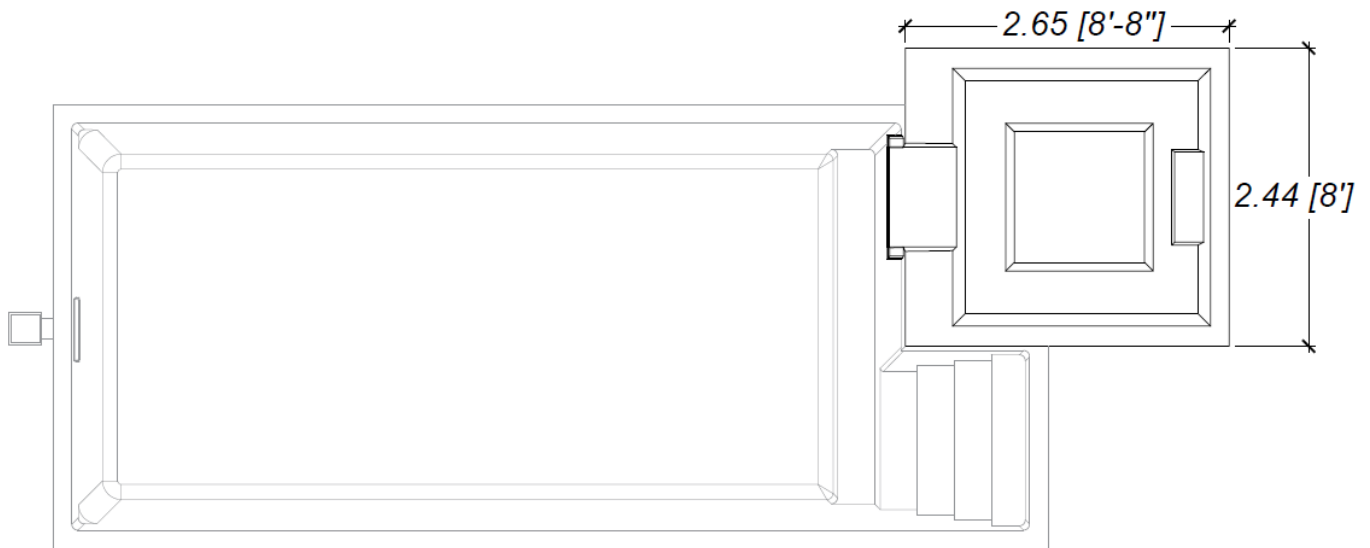

**SQUARE
SPA
8' x 9'**

Structure of the overflow spa entirely in fiberglass.

-  Water Qty
1950 liters / 515 Gallons
-  Perimeter
34 linear ft
-  Water level in overflow spa
2'8"
-  Overflow spa weight
450 lb

Our overflow spa is perfect for a relaxing moment with the waterfall, friends or family.
This model is designed to accommodate all our rectangular pool models.

**The values given are approximate, they do not engage the responsibility of the Okéanos Piscine Québec company.*