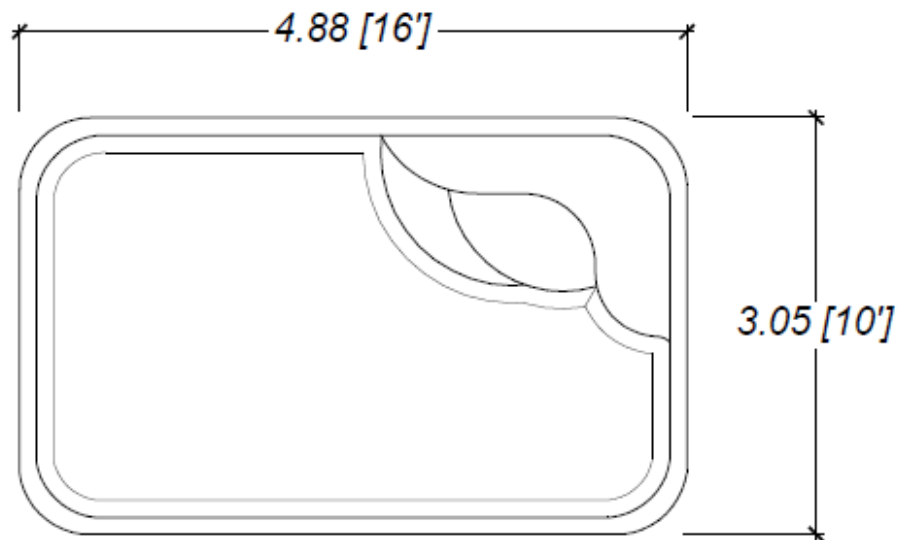

THETA
10' x 16'

Structure of the swimming pool entirely in fiberglass.

Water Qty
16000 liters / 4227 Gallons

Perimeter
46 linear ft

Water height (Mid skimmer)
4'6"

Pool weight
1200 lb

The Theta model is the smallest pool in its class. It meets market requirements and is ideal for tight spaces.