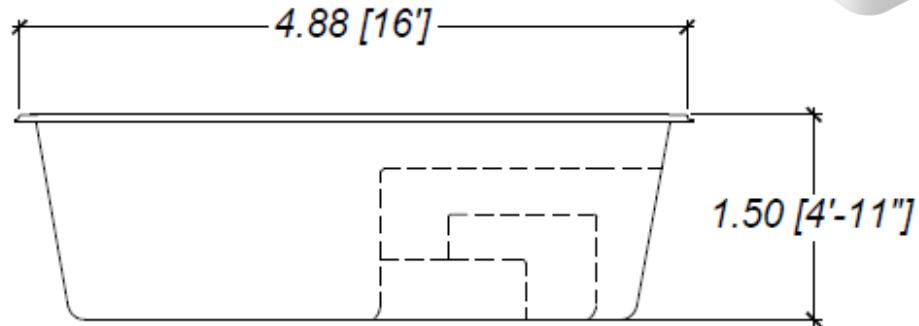

THETA
10' x 16'

Structure of the swimming pool entirely in fiberglass.

Water Qty
16000 liters / 4227 Gallons

Perimeter
46 linear ft

Water height (Mid skimmer)
4'6"

Pool weight
1200 lb

The Theta model is the smallest pool in its class. It meets market requirements and is ideal for tight spaces.