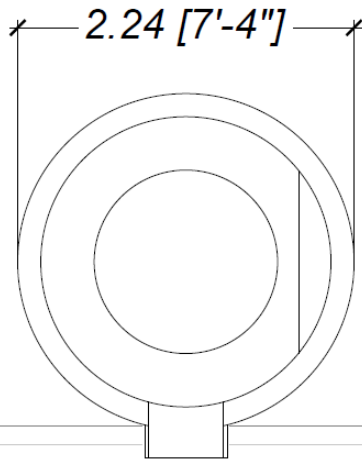

**ROUND
SPA
7'-4"**

Structure of the overflow spa entirely in fiberglass.

Water Qty
1800 liters / 475 Gallons

Perimeter
24 linear ft

Water level in overflow spa :

Overflow spa weight
350 lb

Our overflow spa is perfect for a relaxing moment with the waterfall, friends or family.
This model is designed to accommodate all our free form pool models.