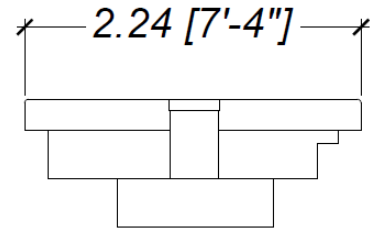

**ROUND
SPA
7'-4"**

Structure of the overflow spa entirely in fiberglass.

Water Qty
1800 liters / 475 Gallons

Perimeter
24 linear ft

Water level in overflow spa :

Overflow spa weight
350 lb

Our overflow spa is perfect for a relaxing moment with the waterfall, friends or family.
This model is designed to accommodate all our free form pool models.