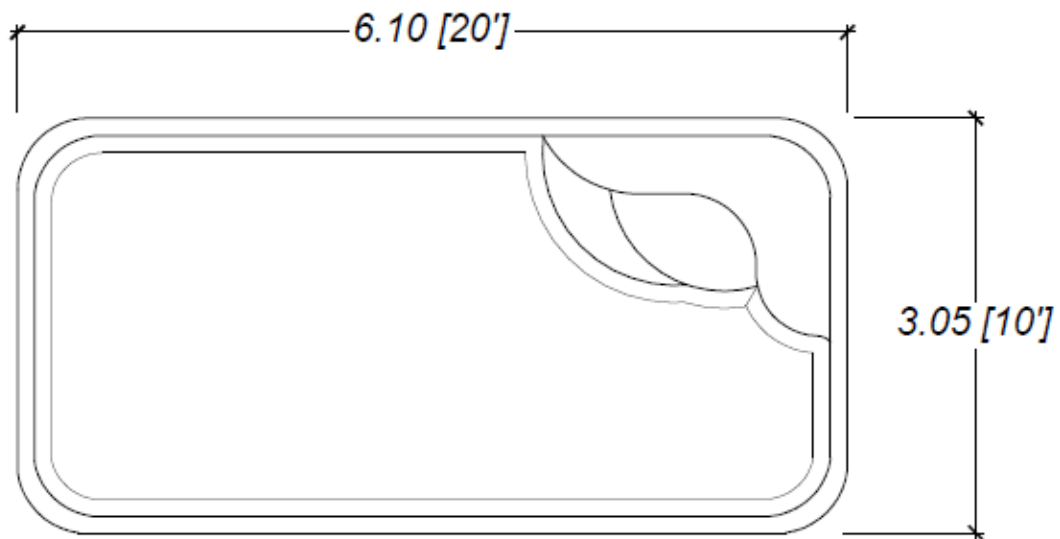

**ALPHA**  
**10' x 20'**

Structure of the swimming pool entirely in fiberglass.

Water Qty  
20000 liters / 5893 Gallons

Perimeter  
55 linear ft

Water height (Mid skimmer)  
4'6"

Pool weight  
1400 lb

The Alpha model is distinguished by its size and its swimming lane having a staircase on the side allowing to benefit from a maximum of length versus the full width staircases.