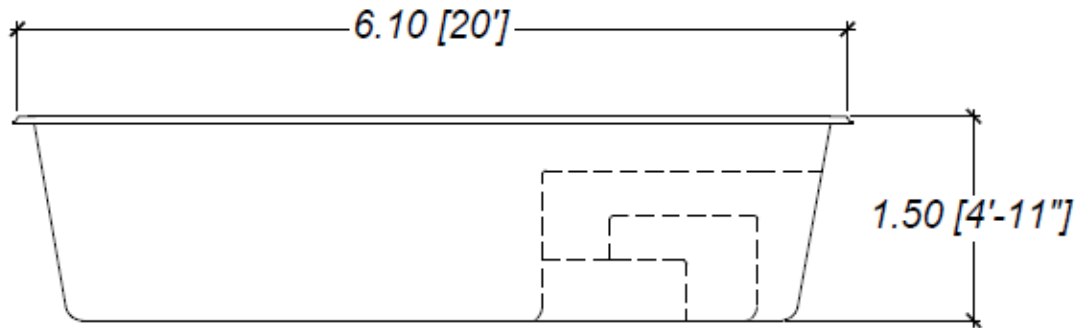

**ALPHA**  
**10' x 20'**

Structure of the swimming pool entirely in fiberglass.

Water Qty  
20000 liters / 5893 Gallons

Perimeter  
55 linear ft

Water height (Mid skimmer)  
4'6"

Pool weight  
1400 lb

The Alpha model is distinguished by its size and its swimming lane having a staircase on the side allowing to benefit from a maximum of length versus the full width staircases.