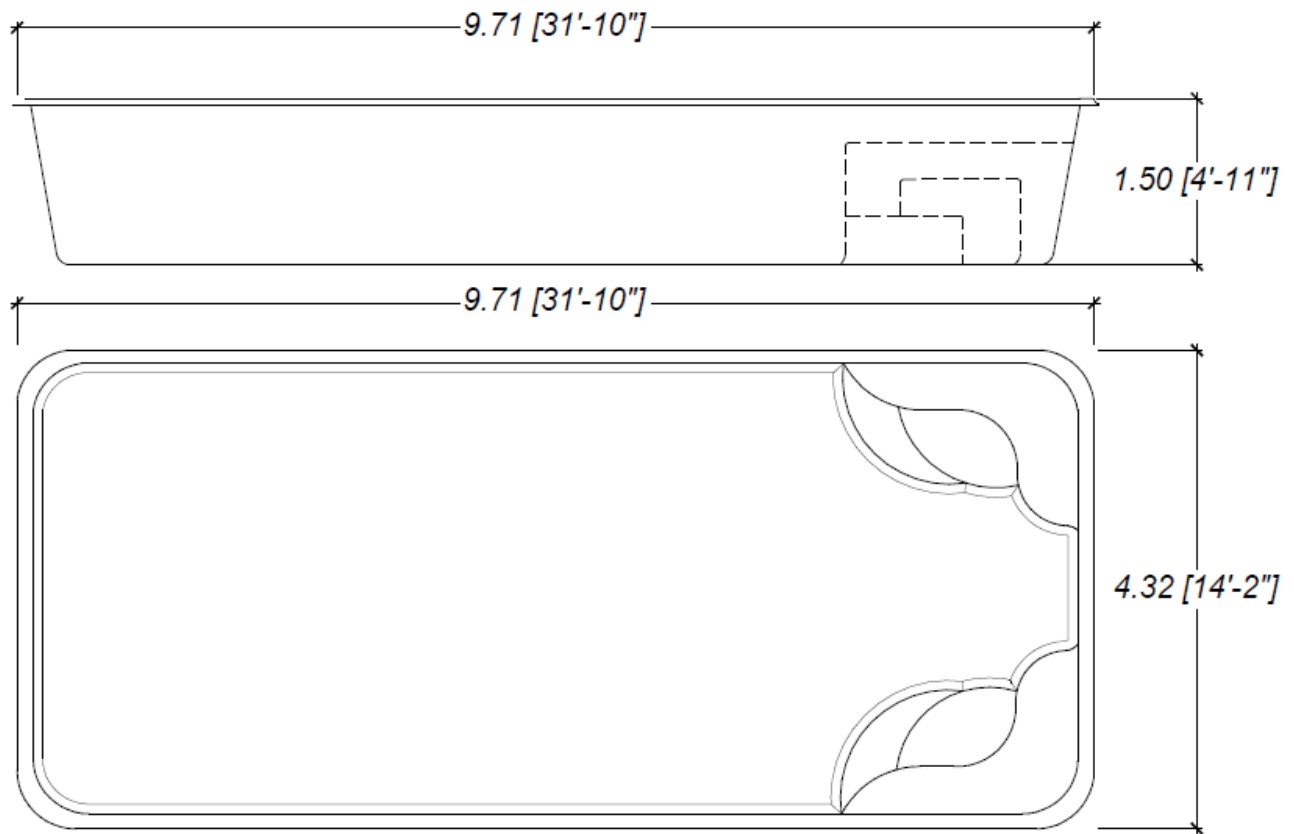

RHO
14' x 32'

Structure of the swimming pool entirely in fiberglass.

Water Qty
42000 liters / 11095 gallons

Perimeter
85 linearft

Water height (Mid skimmer)
4'6"

Pool weight
2800 lb

The Rho model swimming pool offers an elegant and practical design. Its two symmetrical benches offer a double relaxation area while maintaining a 32-foot swim lane.