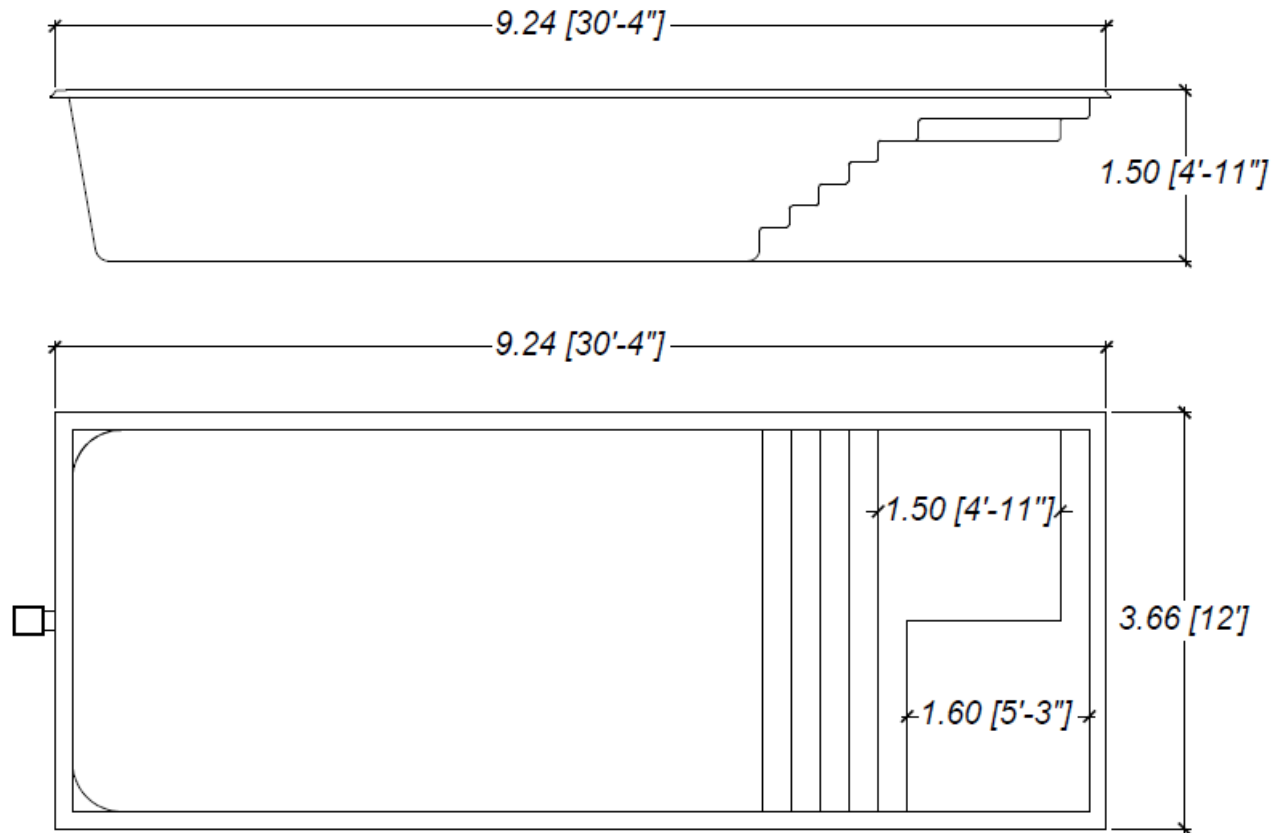

LIBRA
12' x 30'

Structure of the swimming pool entirely in fiberglass.

Water Qty
33000 liters / 8718 Gallons

Perimeter
81 linear ft

Water height (Mid skimmer)
4'6"

Pool weight
2400 lb

The Libra pool was designed to promote an inside corner of relaxation. Its Lounge-style step offers the possibility of integrating two chairs. Its lower step allows an ideal entry into the water.