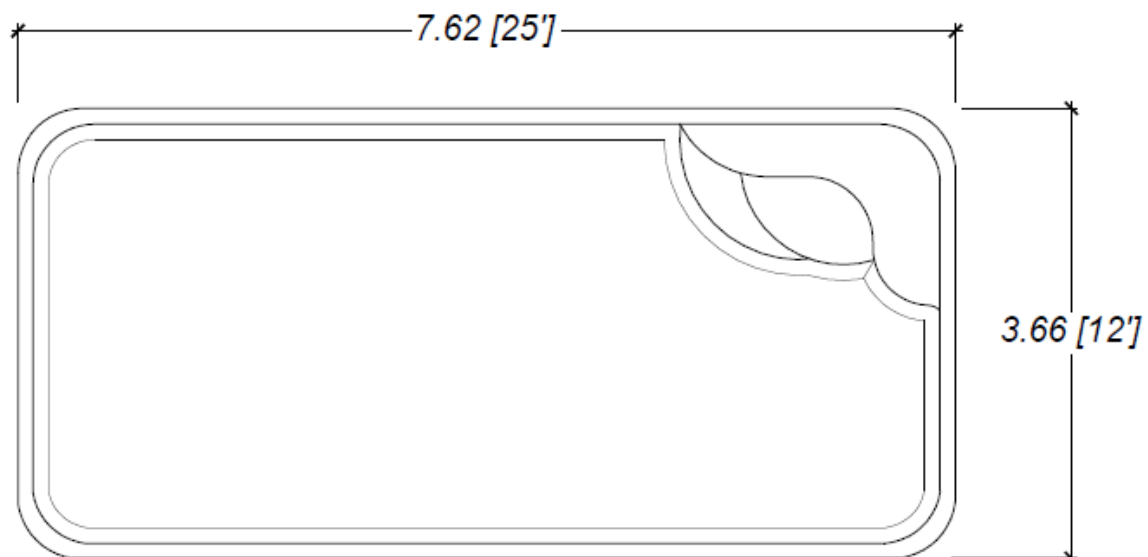

EPSILON
12' x 25'

Structure of the swimming pool entirely in fiberglass.

Water Qty
30000 liters / 7925 gallons

Perimeter
68 linearft

Water height (Mid skimmer)
4'6"

Pool weight
1800 lb

The Epsilon model is one of the most coveted in its class. Its 25 foot long format offers several landscaping possibilities.