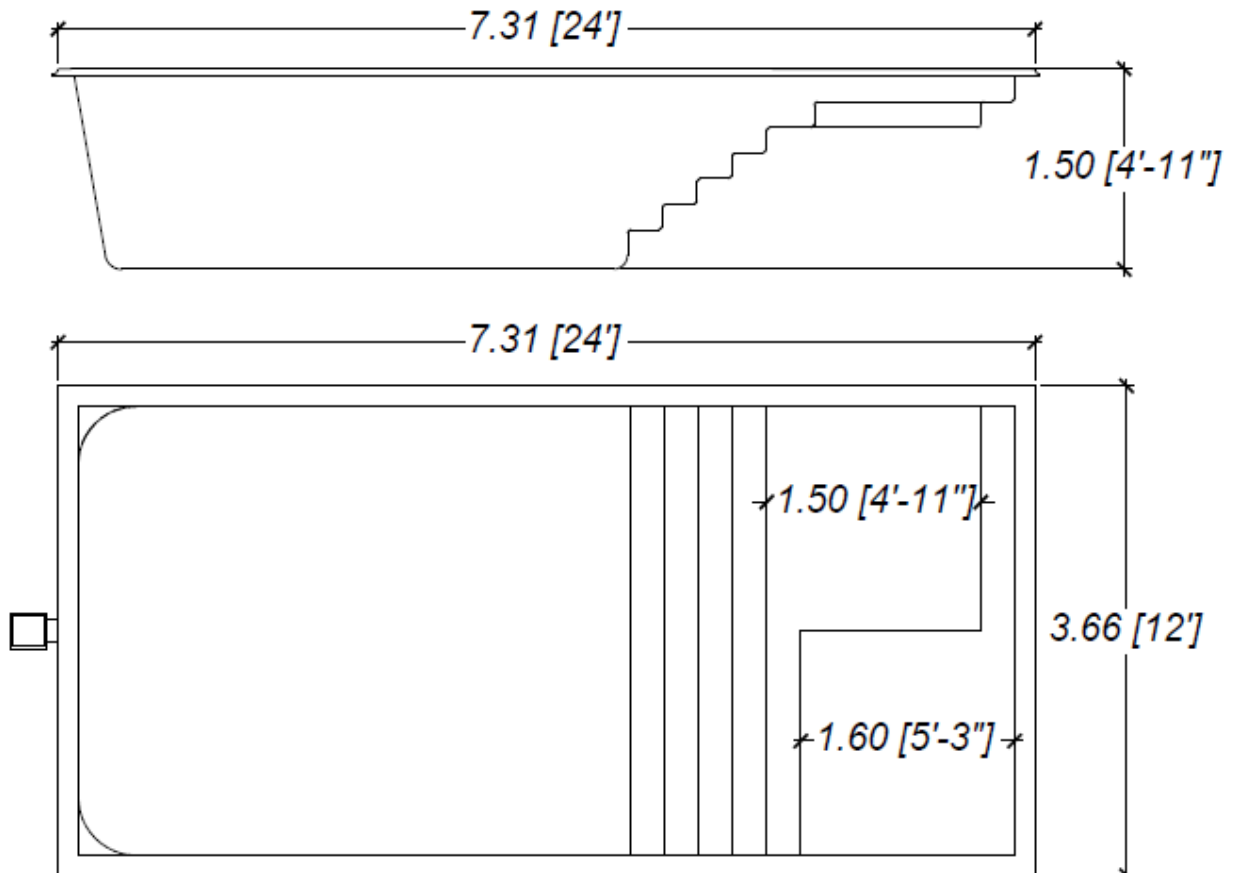

**BETHA**  
**12' x 24'**

Structure of the swimming pool entirely in fiberglass.

Water Qty  
24000 liters / 6340 Gallons

Perimeter  
72 linear ft

Water height (Mid skimmer)  
4'6"

Pool weight  
1900 lb

The Betha pool was designed to promote an inside corner of relaxation. Its Lounge-style step offers the possibility of integrating two chairs. Its lower step allows an ideal entry into the water.