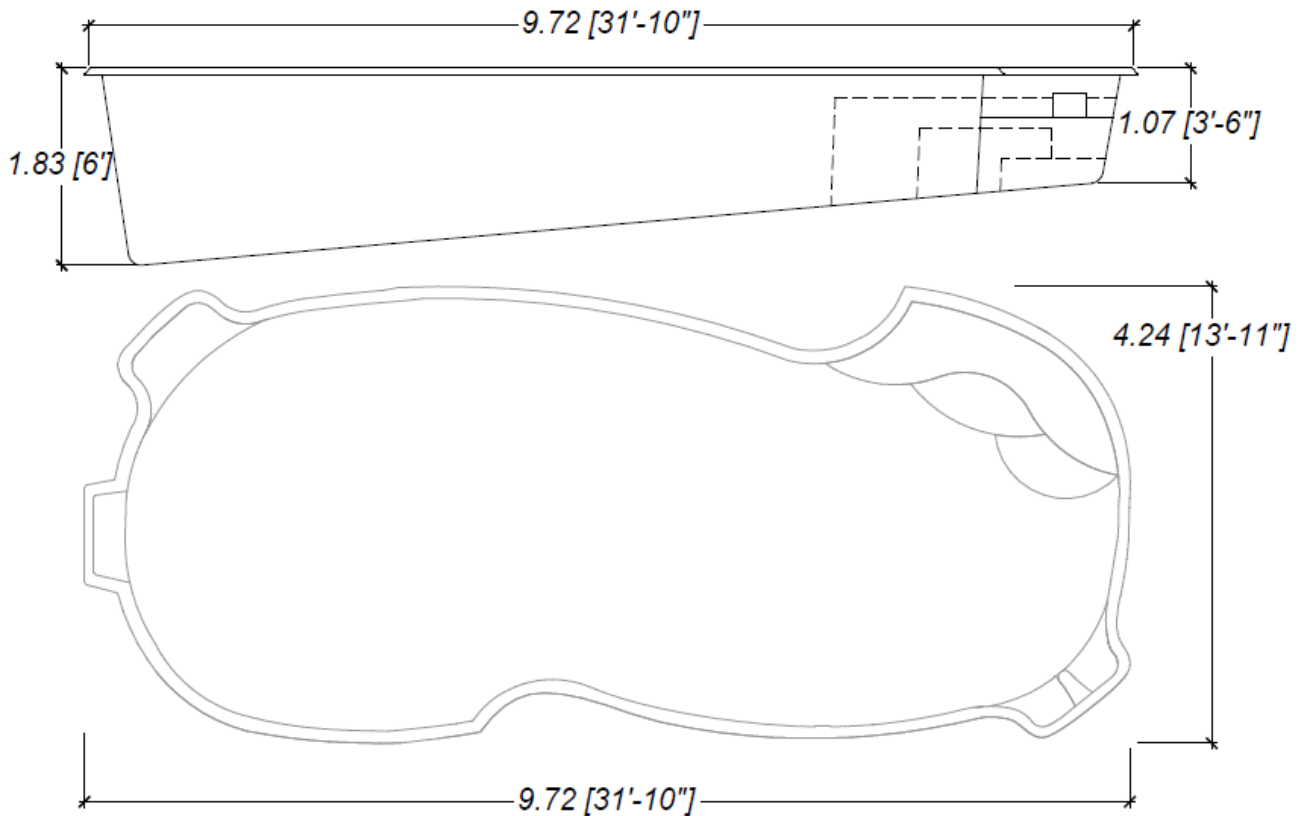

**SIGMA**  
**14' x 32'**

Structure of the swimming pool entirely in fiberglass.

Water Qty  
42000 liters / 11095 gallons

Perimeter  
80 linearft

Water height (Mid skimmer)  
3'6" - 5'9"

Pool weight  
2800 lb

The Sigma pool is a 32-foot free-standing design. This swimming pool benefits from an unusual shape keeping equal and pleasant proportions on its width and its length. This fiberglass pool is perfect for large backyards.