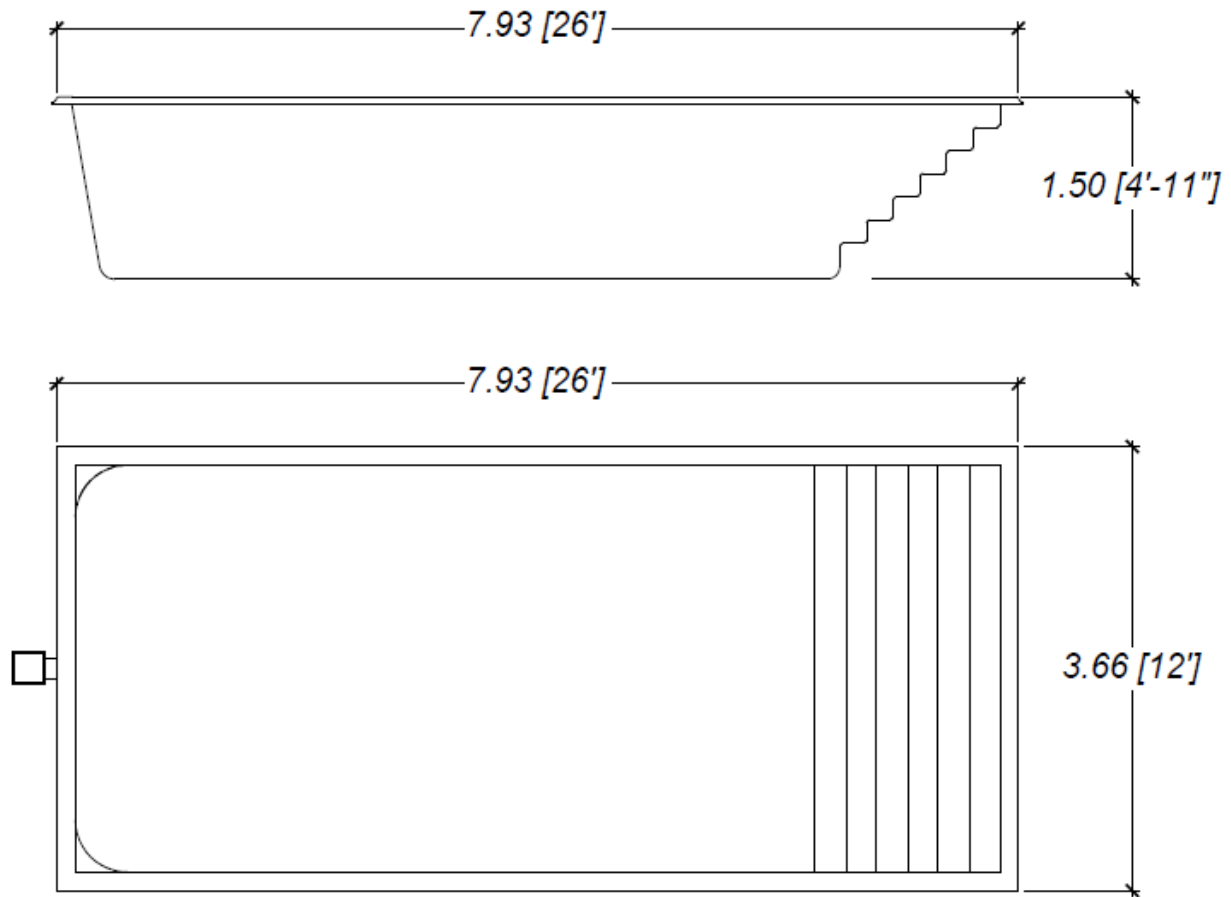

DELTA
12' x 26'

Structure of the swimming pool entirely in fiberglass.

Water Qty
32000 liters / 8454 Gallons

Perimeter
72 linear ft

Water height (Mid skimmer)
4'6"

Pool weight
2000 lb

The Delta swimming pool, new to the contemporary collection, is distinguished by its full width steps.